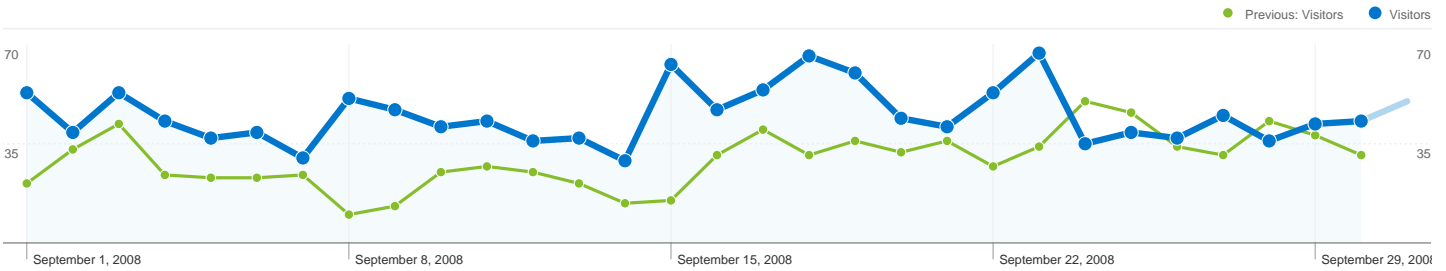

Site Usage

 **1,975 Visits**

Previous: 1,366 (44.58%)

 **36.86% Bounce Rate**

Previous: 35.14% (4.90%)

 **11,819 Pageviews**

Previous: 7,401 (59.69%)

 **00:05:19 Avg. Time on Site**

Previous: 00:05:05 (4.72%)

 **5.98 Pages/Visit**

Previous: 5.42 (10.45%)

 **33.52% % New Visits**

Previous: 37.85% (-11.44%)

Visitors Overview

Visitors
757

Map Overlay world

Traffic Sources Overview

- **Direct Traffic**
948.00 (48.00%)
- **Referring Sites**
612.00 (30.99%)
- **Search Engines**
415.00 (21.01%)

Content Overview		
Pages	Pageviews	% Pageviews
/		
Sep 1, 2008 - Sep 30, 2008	3,091	26.15%
Aug 2, 2008 - Aug 31, 2008	1,966	26.56%
% Change	57.22%	57.22%
/profiles/members/		
Sep 1, 2008 - Sep 30, 2008	329	2.78%
Aug 2, 2008 - Aug 31, 2008	139	1.88%
% Change	136.69%	136.69%
/profile/VASILIKE		
Sep 1, 2008 - Sep 30, 2008	158	1.34%
Aug 2, 2008 - Aug 31, 2008	0	0.00%
% Change	100.00%	100.00%
/video		
Sep 1, 2008 - Sep 30, 2008	145	1.23%
Aug 2, 2008 - Aug 31, 2008	147	1.99%
% Change	-1.36%	-1.36%
/photo		
Sep 1, 2008 - Sep 30, 2008	141	1.19%
Aug 2, 2008 - Aug 31, 2008	73	0.99%
% Change	93.15%	93.15%

757 people visited this site

 **1,975 Visits**

Previous: 1,366 (44.58%)

 **757 Absolute Unique Visitors**

Previous: 632 (19.78%)

 **11,819 Pageviews**

Previous: 7,401 (59.69%)

 **5.98 Average Pageviews**