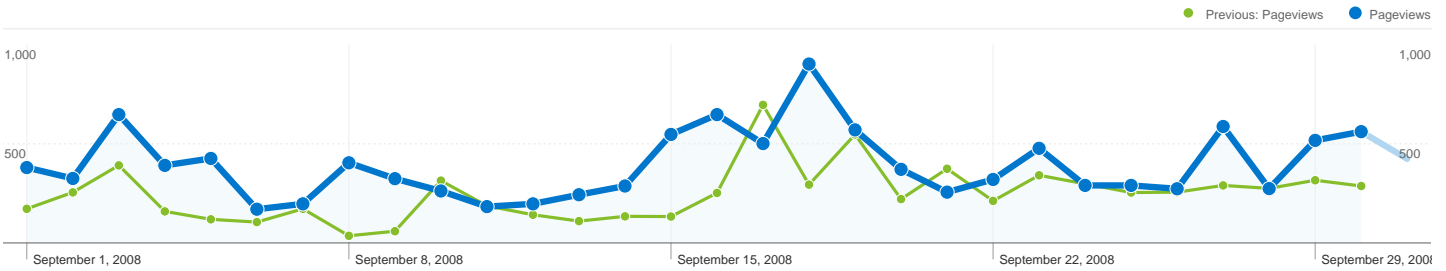

Pages on this site were viewed a total of 11,819 times

11,819 Pageviews

Previous: 7,401 (59.69%)

7,444 Unique Views

Previous: 4,904 (51.79%)

36.86% Bounce Rate

Previous: 35.14% (4.90%)

Top Content

Pages	Pageviews	% Pageviews
/		
Sep 1, 2008 - Sep 30, 2008	3,091	26.15%
Aug 2, 2008 - Aug 31, 2008	1,966	26.56%
% Change	57.22%	57.22%
/profiles/members/		
Sep 1, 2008 - Sep 30, 2008	329	2.78%
Aug 2, 2008 - Aug 31, 2008	139	1.88%
% Change	136.69%	136.69%
/profile/VASILIKE		
Sep 1, 2008 - Sep 30, 2008	158	1.34%
Aug 2, 2008 - Aug 31, 2008	0	0.00%
% Change	100.00%	100.00%
/video		
Sep 1, 2008 - Sep 30, 2008	145	1.23%
Aug 2, 2008 - Aug 31, 2008	147	1.99%
% Change	-1.36%	-1.36%
/photo