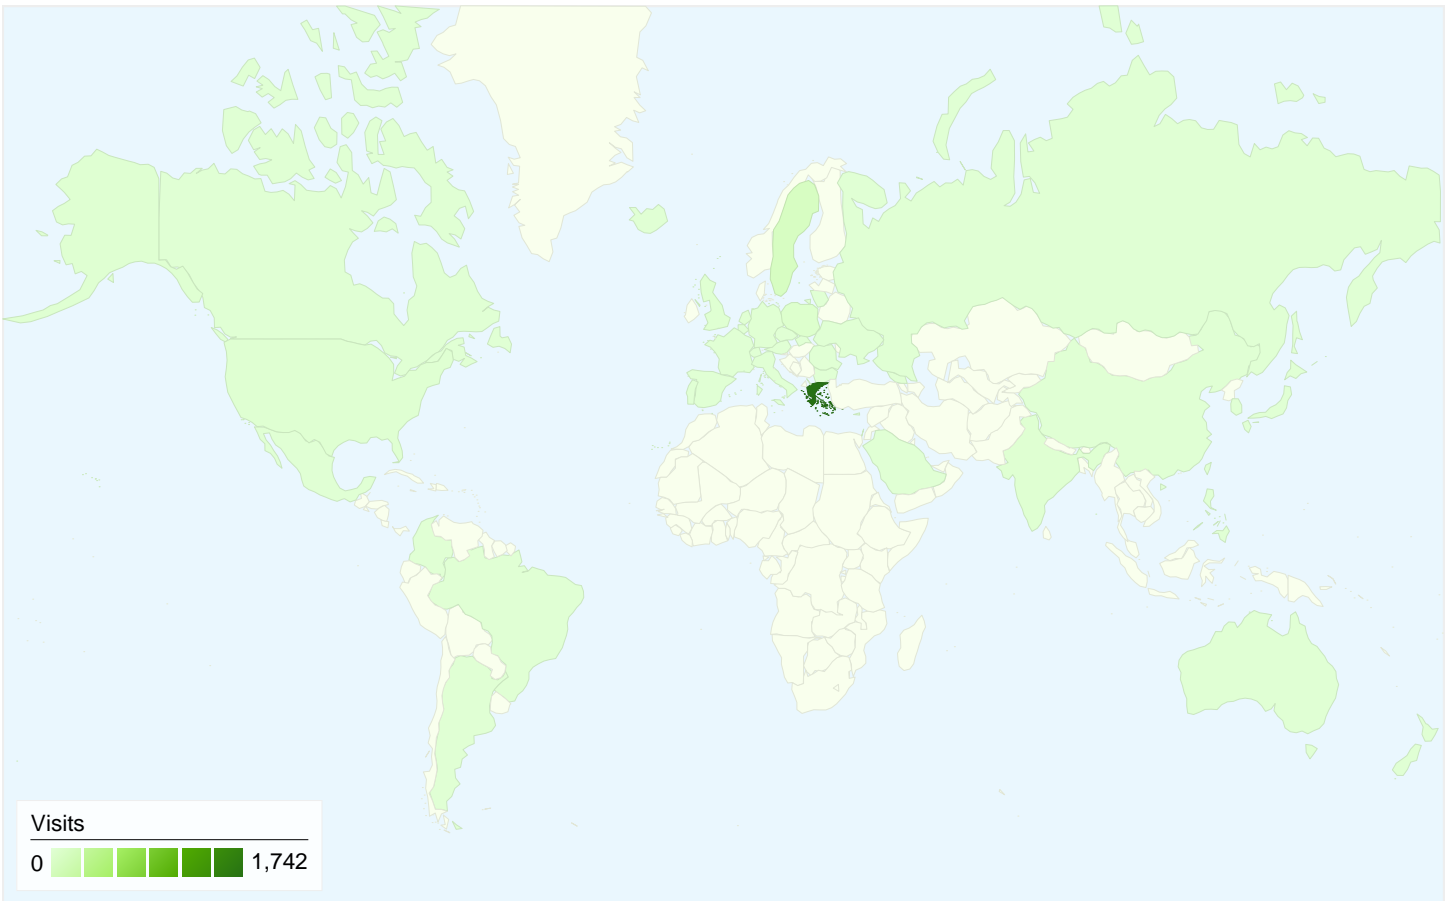

1,975 visits came from 41 countries/territories

Site Usage

Visits	Pages/Visit	Avg. Time on Site	% New Visits	Bounce Rate	
1,975 Previous: 1,366 (44.58%)	5.98 Previous: 5.42 (10.45%)	00:05:19 Previous: 00:05:05 (4.72%)	33.82% Previous: 38.14% (-11.32%)	36.86% Previous: 35.14% (4.90%)	
Country/Territory	Visits	Pages/Visit	Avg. Time on Site	% New Visits	Bounce Rate
Greece					
September 1, 2008 - September 30, 2008	1,742	6.17	00:05:30	33.18%	35.82%
August 2, 2008 - August 31, 2008	1,214	5.54	00:05:18	32.29%	33.36%
% Change	43.49%	11.28%	3.61%	2.76%	7.37%
Sweden					
September 1, 2008 - September 30, 2008	97	4.12	00:04:59	6.19%	47.42%
August 2, 2008 - August 31, 2008	3	1.00	00:00:00	100.00%	100.00%
% Change	3,133.33%	312.37%	100.00%	-93.81%	-52.58%
Poland					
September 1, 2008 - September 30, 2008	36	2.69	00:01:24	41.67%	36.11%