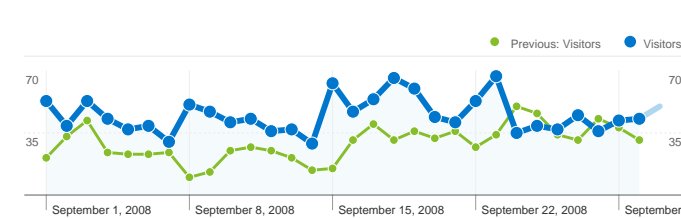

Site Usage

 **1,975 Visits**

Previous: 1,366 (44.58%)

 **36.86% Bounce Rate**

Previous: 35.14% (4.90%)

 **11,819 Pageviews**

Previous: 7,401 (59.69%)

 **00:05:19 Avg. Time on Site**

Previous: 00:05:05 (4.72%)

 **5.98 Pages/Visit**

Previous: 5.42 (10.45%)

 **33.52% % New Visits**

Previous: 37.85% (-11.44%)

Visitors Overview

Visitors
757

Map Overlay world

Traffic Sources Overview

- **Direct Traffic**
948.00 (48.00%)
- **Referring Sites**
612.00 (30.99%)
- **Search Engines**
415.00 (21.01%)

Content Overview		
Pages	Pageviews	% Pageviews
/		
Sep 1, 2008 - Sep 30, 2008	3,091	26.15%
Aug 2, 2008 - Aug 31, 2008	1,966	26.56%
% Change	57.22%	57.22%
/profiles/members/		
Sep 1, 2008 - Sep 30, 2008	329	2.78%
Aug 2, 2008 - Aug 31, 2008	139	1.88%
% Change	136.69%	136.69%
/profile/VASILIKE		
Sep 1, 2008 - Sep 30, 2008	158	1.34%
Aug 2, 2008 - Aug 31, 2008	0	0.00%
% Change	100.00%	100.00%
/video		
Sep 1, 2008 - Sep 30, 2008	145	1.23%
Aug 2, 2008 - Aug 31, 2008	147	1.99%
% Change	-1.36%	-1.36%
/photo		
Sep 1, 2008 - Sep 30, 2008	141	1.19%
Aug 2, 2008 - Aug 31, 2008	73	0.99%
% Change	93.15%	93.15%

757 people visited this site

 **1,975 Visits**

Previous: 1,366 (44.58%)

 **757 Absolute Unique Visitors**

Previous: 632 (19.78%)

 **11,819 Pageviews**

Previous: 7,401 (59.69%)

 **5.98 Average Pageviews**