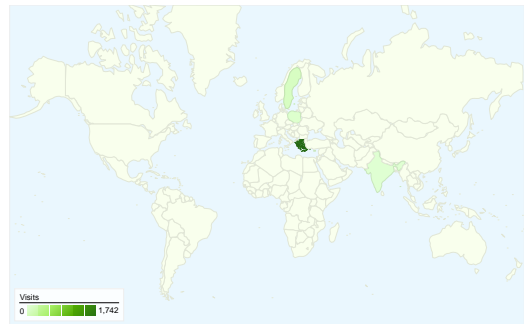

Previous: 00:05:05 (4.72%)

 **5.98 Pages/Visit**

Previous: 5.42 (10.45%)

 **33.52% % New Visits**

Previous: 37.85% (-11.44%)

Visitors Overview

Visitors
757

Map Overlay world

757 people visited this site

 **1,975 Visits**

Previous: 1,366 (44.58%)

 **757 Absolute Unique Visitors**

Previous: 632 (19.78%)

 **11,819 Pageviews**

Previous: 7,401 (59.69%)

 **5.98 Average Pageviews**