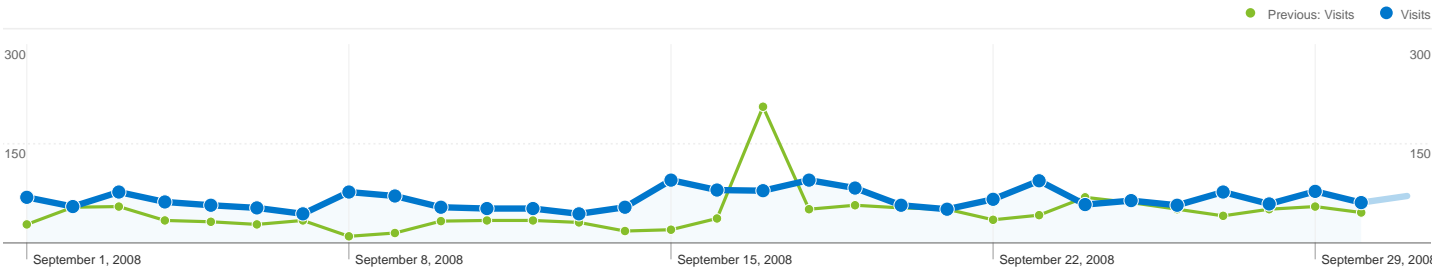

All traffic sources sent a total of 1,975 visits

48.00% Direct Traffic

Previous: 44.51% (7.84%)

30.99% Referring Sites

Previous: 34.63% (-10.51%)

21.01% Search Engines

Previous: 20.86% (0.71%)