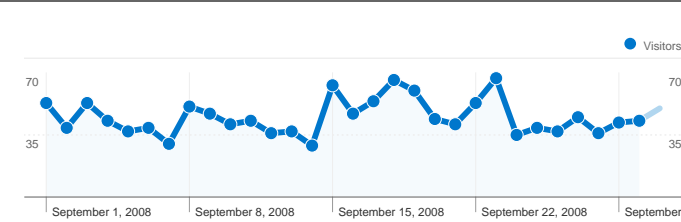

Site Usage

1,975 Visits

36.86% Bounce Rate

11,819 Pageviews

00:05:19 Avg. Time on Site

5.98 Pages/Visit

33.52% % New Visits

Visitors Overview

Visitors
757

Map Overlay world

Traffic Sources Overview

- **Direct Traffic**
948.00 (48.00%)
- **Referring Sites**
612.00 (30.99%)
- **Search Engines**
415.00 (21.01%)

Content Overview

Pages	Pageviews	% Pageviews
/	3,091	26.15%
/profiles/members/	329	2.78%
/profile/VASILIKE	158	1.34%
/video	145	1.23%
/photo	141	1.19%

757 people visited this site

1,975 Visits

757 Absolute Unique Visitors

11,819 Pageviews

5.98 Average Pageviews

00:05:19 Time on Site

36.86% Bounce Rate

33.52% New Visits

Pages on this site were viewed a total of 11,819 times

11,819 Pageviews

7,444 Unique Views

36.86% Bounce Rate

Top Content

Pages	Pageviews	% Pageviews
/	3,091	26.15%
/profiles/members/	329	2.78%
/profile/VASILIKE	158	1.34%
/video	145	1.23%
/photo	141	1.19%