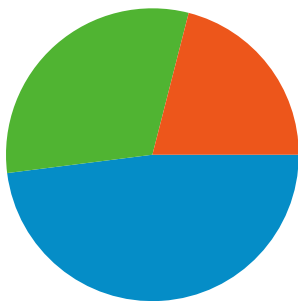

Site Usage

1,975 Visits

36.86% Bounce Rate

11,819 Pageviews

00:05:19 Avg. Time on Site

5.98 Pages/Visit

33.52% % New Visits

Visitors Overview

Visitors
757

Map Overlay world

Traffic Sources Overview

- **Direct Traffic**
948.00 (48.00%)
- **Referring Sites**
612.00 (30.99%)
- **Search Engines**
415.00 (21.01%)

Content Overview

Pages	Pageviews	% Pageviews
/	3,091	26.15%
/profiles/members/	329	2.78%
/profile/VASILIKE	158	1.34%
/video	145	1.23%
/photo	141	1.19%

757 people visited this site

1,975 Visits

757 Absolute Unique Visitors

11,819 Pageviews

5.98 Average Pageviews

00:05:19 Time on Site

36.86% Bounce Rate

33.52% New Visits

Pages on this site were viewed a total of 11,819 times

11,819 Pageviews

7,444 Unique Views

36.86% Bounce Rate

Top Content

Pages	Pageviews	% Pageviews
/	3,091	26.15%
/profiles/members/	329	2.78%
/profile/VASILIKE	158	1.34%
/video	145	1.23%
/photo	141	1.19%