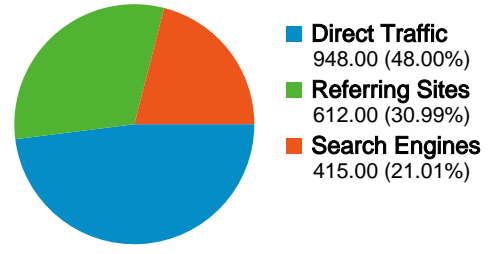

Top Traffic Sources

Sources	Visits	% visits	Keywords	Visits	% visits
(direct) ((none))	948	48.00%	blues	63	15.18%
google (organic)	407	20.61%	blues.gr	49	11.81%
smallbluestrap.gr (referral)	68	3.44%	michael dotson	36	8.67%
noiz.gr (referral)	55	2.78%	blues μουσικη	35	8.43%
rocking.gr (referral)	52	2.63%	blues gr	25	6.02%