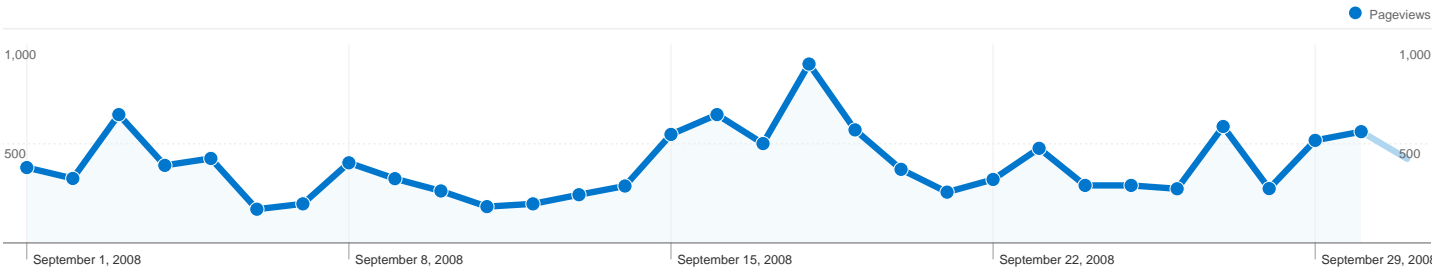

Pages on this site were viewed a total of 11,819 times

11,819 Pageviews

7,444 Unique Views

36.86% Bounce Rate

Top Content

Pages	Pageviews	% Pageviews
/	3,091	26.15%
/profiles/members/	329	2.78%
/profile/VASILIKE	158	1.34%
/video	145	1.23%
/photo	141	1.19%