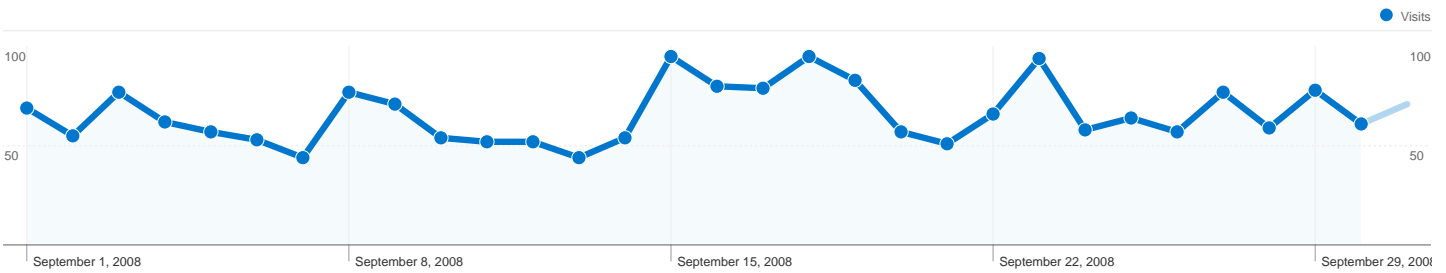

All traffic sources sent a total of 1,975 visits

- **48.00%** Direct Traffic
- **30.99%** Referring Sites
- **21.01%** Search Engines