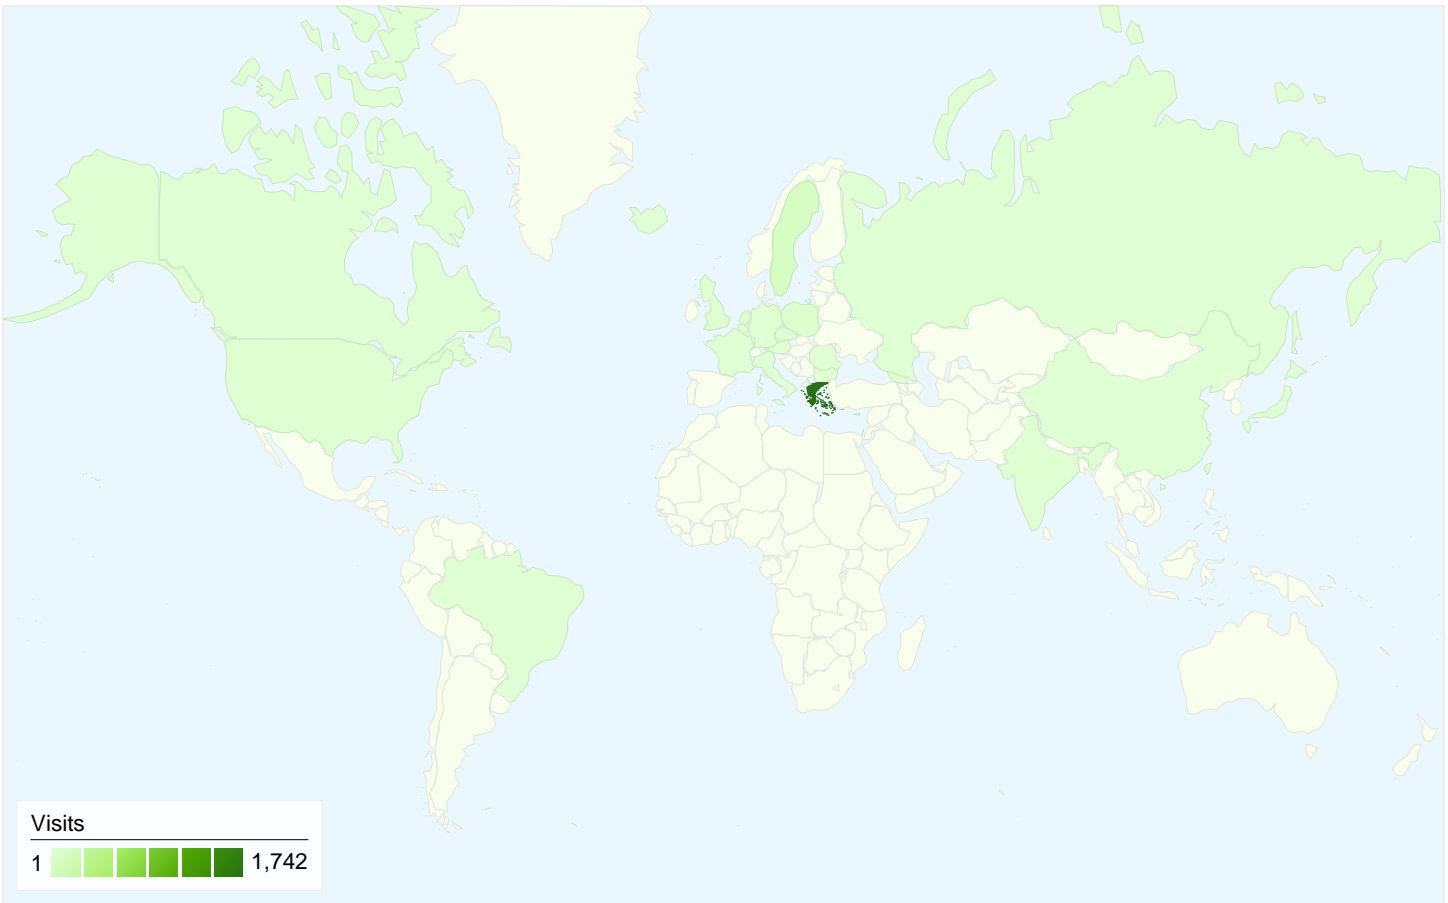

Visitors
757

Map Overlay world

Traffic Sources Overview

- **Direct Traffic**
948.00 (48.00%)
- **Referring Sites**
612.00 (30.99%)
- **Search Engines**
415.00 (21.01%)

Content Overview

Pages	Pageviews	% Pageviews
/	3,091	26.15%
/profiles/members/	329	2.78%
/profile/VASILIKE	158	1.34%
/video	145	1.23%
/photo	141	1.19%

757 people visited this site

1,975 Visits

757 Absolute Unique Visitors

11,819 Pageviews

5.98 Average Pageviews

00:05:19 Time on Site

36.86% Bounce Rate

33.52% New Visits

All traffic sources sent a total of 1,975 visits

-  **48.00%** Direct Traffic
-  **30.99%** Referring Sites
-  **21.01%** Search Engines

Top Traffic Sources

Sources	Visits	% visits	Keywords	Visits	% visits
(direct) ((none))	948	48.00%	blues	63	15.18%
google (organic)	407	20.61%	blues.gr	49	11.81%
smallbluestrap.gr (referral)	68	3.44%	michael dotson	36	8.67%
noiz.gr (referral)	55	2.78%	blues μουσικη	35	8.43%
rocking.gr (referral)	52	2.63%	blues gr	25	6.02%

1,975 visits came from 26 countries/territories

Site Usage

Country/Territory	Visits	Pages/Visit	Avg. Time on Site	% New Visits	Bounce Rate
Greece	1,742	6.17	00:05:30	33.18%	35.82%
Sweden	97	4.12	00:04:59	6.19%	47.42%
Poland	36	2.69	00:01:24	41.67%	36.11%
India	13	20.54	00:17:19	30.77%	15.38%
Cyprus	13	3.62	00:02:51	7.69%	38.46%
United Kingdom	11	3.55	00:03:10	63.64%	54.55%
United States	11	2.27	00:01:06	100.00%	54.55%
Germany	9	7.67	00:03:07	55.56%	11.11%
Netherlands	7	2.14	00:00:26	85.71%	28.57%
Italy	5	1.60	00:01:32	100.00%	80.00%