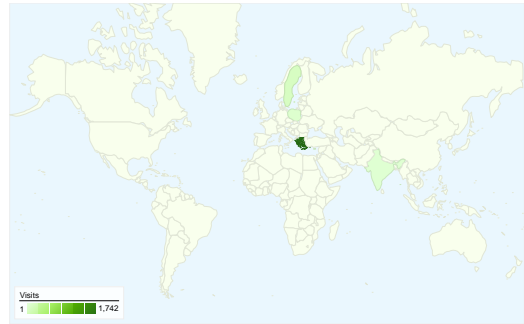

Site Usage

1,975 Visits

36.86% Bounce Rate

11,819 Pageviews

00:05:19 Avg. Time on Site

5.98 Pages/Visit

33.52% % New Visits

Visitors Overview

Visitors
757

Map Overlay world

Traffic Sources Overview

- **Direct Traffic**
948.00 (48.00%)
- **Referring Sites**
612.00 (30.99%)
- **Search Engines**
415.00 (21.01%)

Content Overview

Pages	Pageviews	% Pageviews
/	3,091	26.15%
/profiles/members/	329	2.78%
/profile/VASILIKE	158	1.34%
/video	145	1.23%
/photo	141	1.19%

757 people visited this site

1,975 Visits

757 Absolute Unique Visitors

11,819 Pageviews

5.98 Average Pageviews

00:05:19 Time on Site

36.86% Bounce Rate

33.52% New Visits

1,975 visits came from 26 countries/territories

Site Usage

Country/Territory	Visits	Pages/Visit	Avg. Time on Site	% New Visits	Bounce Rate
Greece	1,742	6.17	00:05:30	33.18%	35.82%
Sweden	97	4.12	00:04:59	6.19%	47.42%
Poland	36	2.69	00:01:24	41.67%	36.11%
India	13	20.54	00:17:19	30.77%	15.38%
Cyprus	13	3.62	00:02:51	7.69%	38.46%
United Kingdom	11	3.55	00:03:10	63.64%	54.55%
United States	11	2.27	00:01:06	100.00%	54.55%
Germany	9	7.67	00:03:07	55.56%	11.11%
Netherlands	7	2.14	00:00:26	85.71%	28.57%
Italy	5	1.60	00:01:32	100.00%	80.00%