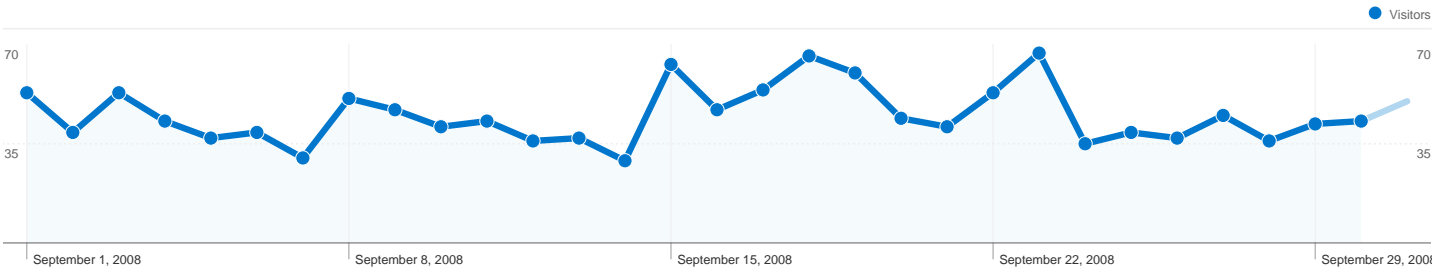

Site Usage

1,975 Visits

36.86% Bounce Rate

11,819 Pageviews

00:05:19 Avg. Time on Site

5.98 Pages/Visit

33.52% % New Visits

Visitors Overview

Visitors
757

Map Overlay world

Traffic Sources Overview

- **Direct Traffic**
948.00 (48.00%)
- **Referring Sites**
612.00 (30.99%)
- **Search Engines**
415.00 (21.01%)

Content Overview

Pages	Pageviews	% Pageviews
/	3,091	26.15%
/profiles/members/	329	2.78%
/profile/VASILIKE	158	1.34%
/video	145	1.23%
/photo	141	1.19%

757 people visited this site

1,975 Visits

757 Absolute Unique Visitors

11,819 Pageviews

5.98 Average Pageviews

00:05:19 Time on Site

36.86% Bounce Rate

33.52% New Visits