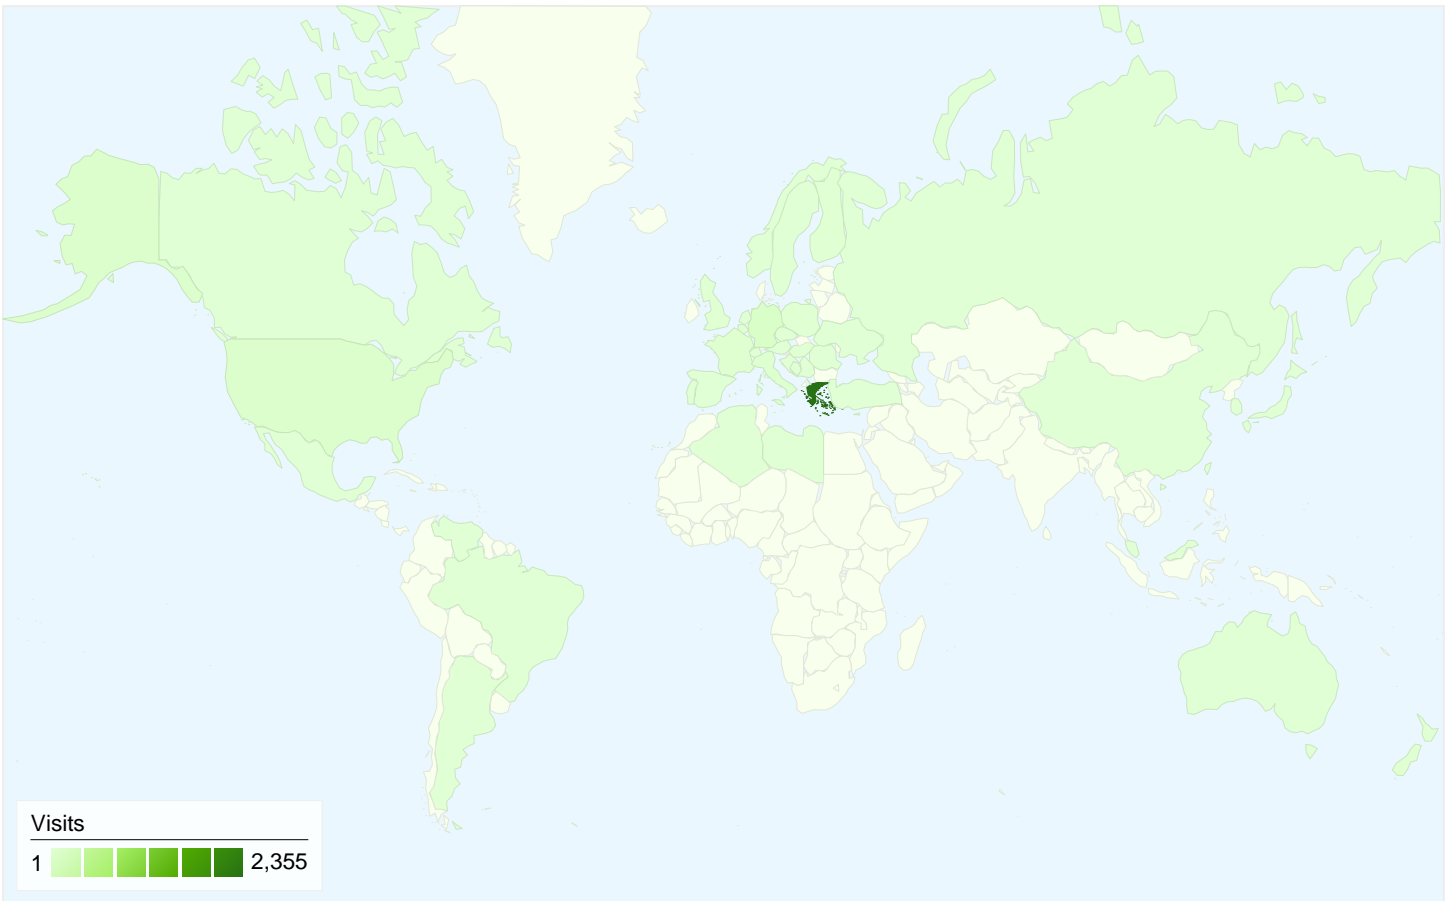

 **7.96 Pages/Visit**  
Previous: 6.91 (15.22%)

 **14.31% % New Visits**  
Previous: 16.03% (-10.71%)

Visitors Overview

**Visitors**  
**488**

Map Overlay world

Traffic Sources Overview

- **Direct Traffic**  
1,213 (44.63%)
- **Referring Sites**  
945 (34.77%)
- **Search Engines**  
560 (20.60%)

## 2,718 visits came from 43 countries/territories