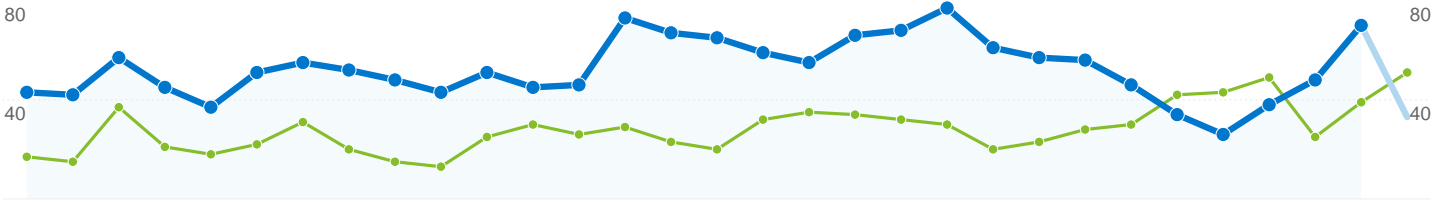

Site Usage

 **2,718 Visits**  
Previous: 1,410 (92.77%)

 **29.32% Bounce Rate**  
Previous: 30.50% (-3.85%)

 **21,637 Pageviews**  
Previous: 9,742 (122.10%)

 **00:09:47 Avg. Time on Site**  
Previous: 00:08:25 (16.30%)

 **7.96 Pages/Visit**  
Previous: 6.91 (15.22%)

 **14.31% % New Visits**  
Previous: 16.03% (-10.71%)

Visitors Overview

**Visitors**  
**488**

Map Overlay world

Traffic Sources Overview

- **Direct Traffic**  
1,213 (44.63%)
- **Referring Sites**  
945 (34.77%)
- **Search Engines**  
560 (20.60%)

Content Overview		
Pages	Pageviews	% Pageviews
/		
Mar 1, 2008 - Mar 31, 2008	2,089	21.44%
Apr 1, 2008 - Apr 30, 2008	4,538	20.97%
% Change	117.23%	117.23%
/profiles/friend/list		
Mar 1, 2008 - Mar 31, 2008	632	6.49%
Apr 1, 2008 - Apr 30, 2008	1,159	5.36%
% Change	83.39%	83.39%
/profiles/friend/list?page=2		
Mar 1, 2008 - Mar 31, 2008	162	1.66%
Apr 1, 2008 - Apr 30, 2008	435	2.01%
% Change	168.52%	168.52%
/profile/panos_m		
Mar 1, 2008 - Mar 31, 2008	245	2.51%
Apr 1, 2008 - Apr 30, 2008	392	1.81%
% Change	60.00%	60.00%
/profiles/friend/list?page=3		
Mar 1, 2008 - Mar 31, 2008	94	0.96%
Apr 1, 2008 - Apr 30, 2008	346	1.60%
% Change	268.09%	268.09%

## 488 people visited this site

**2,718 Visits**  
Previous: 1,410 (92.77%)

**488 Absolute Unique Visitors**  
Previous: 290 (68.28%)

**21,637 Pageviews**  
Previous: 9,742 (122.10%)

**7.96 Average Pageviews**  
Previous: 6.91 (15.22%)