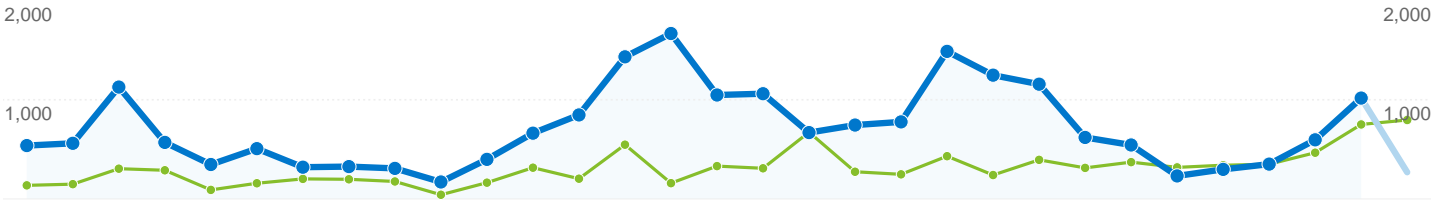

Pages on this site were viewed a total of 21,637 times

21,637 Pageviews
Previous: 9,742 (122.10%)

13,703 Unique Views
Previous: 6,166 (122.23%)

29.32% Bounce Rate
Previous: 30.50% (-3.85%)

Top Content

Pages	Pageviews	% Pageviews
/		
Mar 1, 2008 - Mar 31, 2008	2,089	21.44%
Apr 1, 2008 - Apr 30, 2008	4,538	20.97%
% Change	117.23%	117.23%
/profiles/friend/list		
Mar 1, 2008 - Mar 31, 2008	632	6.49%
Apr 1, 2008 - Apr 30, 2008	1,159	5.36%
% Change	83.39%	83.39%
/profiles/friend/list?page=2		
Mar 1, 2008 - Mar 31, 2008	162	1.66%
Apr 1, 2008 - Apr 30, 2008	435	2.01%
% Change	168.52%	168.52%
/profile/panos_m		
Mar 1, 2008 - Mar 31, 2008	245	2.51%
Apr 1, 2008 - Apr 30, 2008	392	1.81%
% Change	60.00%	60.00%
/profiles/friend/list?page=3		
Mar 1, 2008 - Mar 31, 2008	94	0.96%