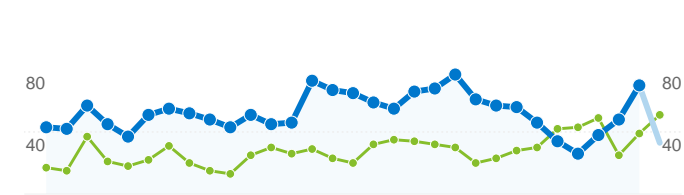

Visitors Overview

Visitors
488