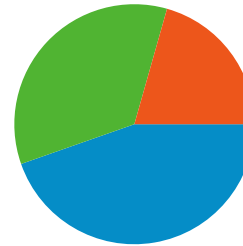

% Change	101.11%	101.11%
Cable		
Mar 1, 2008 - Mar 31, 2008	11	0.78%
Apr 1, 2008 - Apr 30, 2008	71	2.61%
% Change	545.45%	545.45%
ISDN		
Mar 1, 2008 - Mar 31, 2008	9	0.64%
Apr 1, 2008 - Apr 30, 2008	64	2.35%
% Change	611.11%	611.11%

## All traffic sources sent a total of 2,718 visits

 **44.63% Direct Traffic**  
Previous: 35.67% (25.10%)

 **34.77% Referring Sites**  
Previous: 38.30% (-9.22%)

 **20.60% Search Engines**  
Previous: 26.03% (-20.84%)