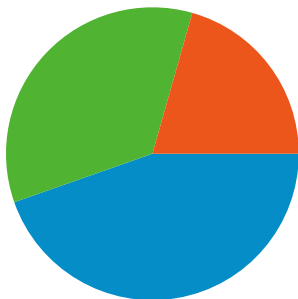

Site Usage

 **2,718 Visits**  
Previous: 1,410 (92.77%)

 **29.32% Bounce Rate**  
Previous: 30.50% (-3.85%)

 **21,637 Pageviews**  
Previous: 9,742 (122.10%)

 **00:09:47 Avg. Time on Site**  
Previous: 00:08:25 (16.30%)

 **7.96 Pages/Visit**  
Previous: 6.91 (15.22%)

 **14.31% % New Visits**  
Previous: 16.03% (-10.71%)

Visitors Overview

**Visitors**  
**488**

Map Overlay world

Traffic Sources Overview

- **Direct Traffic**  
1,213 (44.63%)
- **Referring Sites**  
945 (34.77%)
- **Search Engines**  
560 (20.60%)

Content Overview		
Pages	Pageviews	% Pageviews
/		
Mar 1, 2008 - Mar 31, 2008	2,089	21.44%
Apr 1, 2008 - Apr 30, 2008	4,538	20.97%
% Change	117.23%	117.23%
/profiles/friend/list		
Mar 1, 2008 - Mar 31, 2008	632	6.49%
Apr 1, 2008 - Apr 30, 2008	1,159	5.36%
% Change	83.39%	83.39%
/profiles/friend/list?page=2		
Mar 1, 2008 - Mar 31, 2008	162	1.66%
Apr 1, 2008 - Apr 30, 2008	435	2.01%
% Change	168.52%	168.52%
/profile/panos_m		
Mar 1, 2008 - Mar 31, 2008	245	2.51%
Apr 1, 2008 - Apr 30, 2008	392	1.81%
% Change	60.00%	60.00%
/profiles/friend/list?page=3		
Mar 1, 2008 - Mar 31, 2008	94	0.96%
Apr 1, 2008 - Apr 30, 2008	346	1.60%
% Change	268.09%	268.09%

## 488 people visited this site

**2,718 Visits**  
Previous: 1,410 (92.77%)

**488 Absolute Unique Visitors**  
Previous: 290 (68.28%)

**21,637 Pageviews**  
Previous: 9,742 (122.10%)

**7.96 Average Pageviews**  
Previous: 6.91 (15.22%)