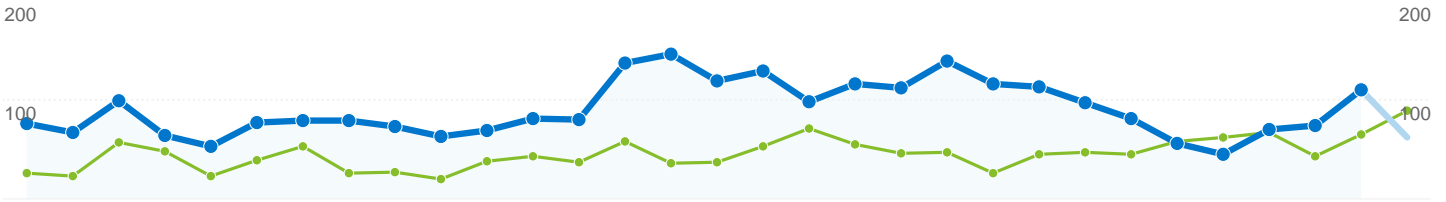

All traffic sources sent a total of 2,718 visits

44.63% Direct Traffic
Previous: 35.67% (25.10%)

34.77% Referring Sites
Previous: 38.30% (-9.22%)

20.60% Search Engines
Previous: 26.03% (-20.84%)