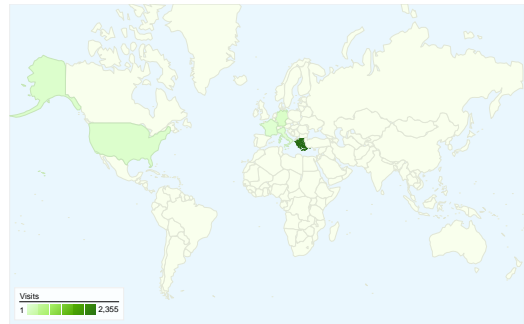

 **7.96 Pages/Visit**  
Previous: 6.91 (15.22%)

 **14.31% % New Visits**  
Previous: 16.03% (-10.71%)

Visitors Overview

**Visitors**  
**488**

Map Overlay world

Traffic Sources Overview

- **Direct Traffic**  
1,213 (44.63%)
- **Referring Sites**  
945 (34.77%)
- **Search Engines**  
560 (20.60%)

## 488 people visited this site

**2,718 Visits**  
Previous: 1,410 (92.77%)

**488 Absolute Unique Visitors**  
Previous: 290 (68.28%)

**21,637 Pageviews**  
Previous: 9,742 (122.10%)

**7.96 Average Pageviews**  
Previous: 6.91 (15.22%)

## All traffic sources sent a total of 2,718 visits

 **44.63% Direct Traffic**  
Previous: 35.67% (25.10%)

 **34.77% Referring Sites**  
Previous: 38.30% (-9.22%)

 **20.60% Search Engines**  
Previous: 26.03% (-20.84%)

## 2,718 visits came from 43 countries/territories