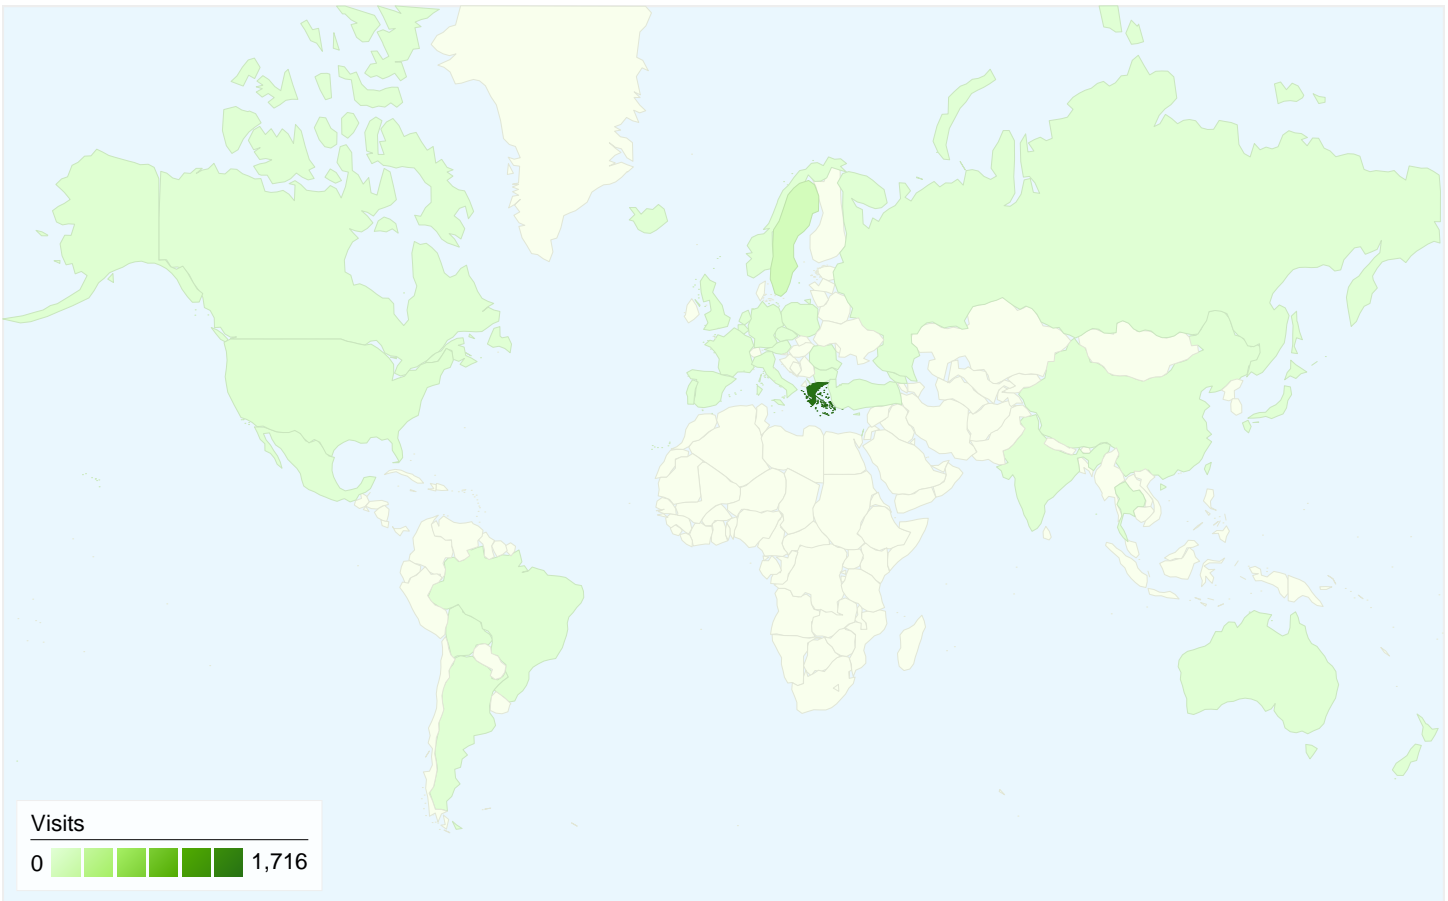

1,959 visits came from 37 countries/territories in the "All Visits" segment

Site Usage

Visits	Pages/Visit	Avg. Time on Site	% New Visits	Bounce Rate	
1,959	6.34	00:05:42	33.64%	36.96%	
Country/Territory	Visits	Pages/Visit	Avg. Time on Site	% New Visits	Bounce Rate
Greece					
October 1, 2008 - October 31, 2008	1,716	6.55	00:05:56	32.98%	35.66%
August 31, 2008 - September 30, 2008	1,785	6.16	00:05:29	33.22%	36.08%
% Change	-3.87%	6.27%	8.19%	-0.72%	-1.15%
Sweden					
October 1, 2008 - October 31, 2008	130	5.15	00:05:15	10.00%	46.92%
August 31, 2008 - September 30, 2008	97	4.12	00:04:59	6.19%	47.42%
% Change	34.02%	24.79%	5.15%	61.67%	-1.05%
Cyprus					
October 1, 2008 - October 31, 2008	14	4.43	00:04:21	0.00%	42.86%
August 31, 2008 - September 30, 2008	14	5.21	00:04:06	7.14%	35.71%