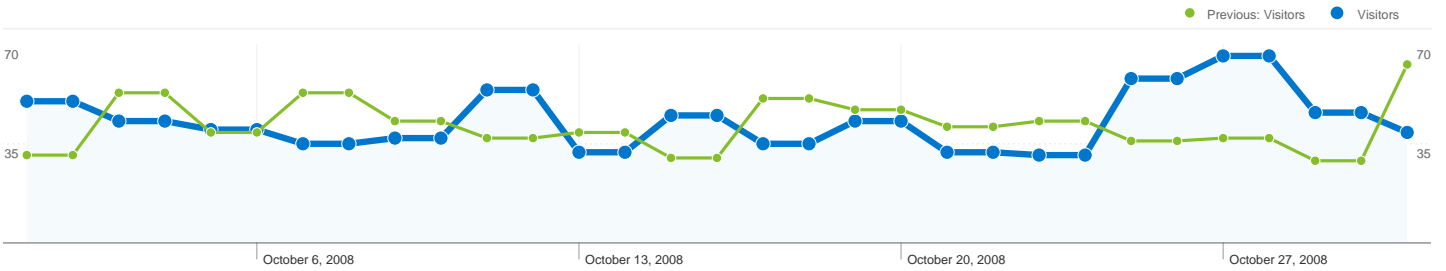

### Site Usage

**1,959 Visits**

Previous: 2,021 (-3.07%)

**36.96% Bounce Rate**

Previous: 37.06% (-0.28%)

**12,428 Pageviews**

Previous: 12,106 (2.66%)

**00:05:42 Avg. Time on Site**

### Visitors Overview

**Visitors  
768**

## 1,367 people visited this site in the "All Visits" segment

**All Visits 1,959 Visits**  
**All Visits-21,959**  
 Previous: 0 (0.00%)

**All Visits 1,367 Absolute Unique Visitors**  
**All Visits-21,367**  
 Previous: 0 (0.00%)

## Pages on this site were viewed a total of 12,428 times in the "All Visits" segment

 **All Visits 12,428 Pageviews**  
**All Visits-212,428**  
Previous: 0 (0.00%)

 **All Visits 8,136 Unique Views**  
**All Visits-28,136**  
Previous: 0 (0.00%)