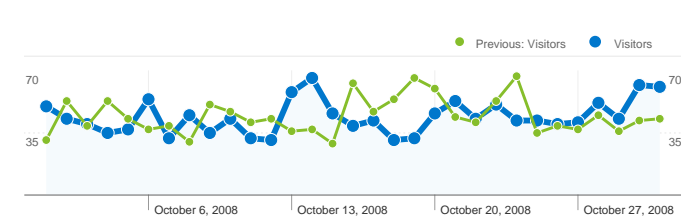

### Site Usage

**1,959 Visits**

Previous: 2,021 (-3.07%)

**36.96% Bounce Rate**

Previous: 37.06% (-0.28%)

**12,428 Pageviews**

Previous: 12,106 (2.66%)

**00:05:42 Avg. Time on Site**

Previous: 00:05:19 (7.04%)

**6.34 Pages/Visit**

Previous: 5.99 (5.91%)

**33.49% % New Visits**

Previous: 33.55% (-0.18%)

### Visitors Overview

**Visitors  
768**

## Pages on this site were viewed a total of 12,428 times in the "All Visits" segment

 **All Visits 12,428 Pageviews**  
**All Visits-212,428**  
Previous: 0 (0.00%)

 **All Visits 8,136 Unique Views**  
**All Visits-28,136**  
Previous: 0 (0.00%)