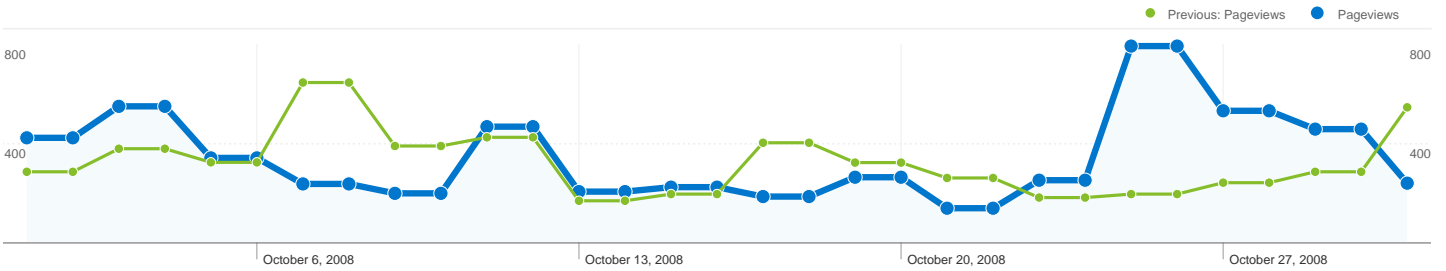

Pages on this site were viewed a total of 12,428 times in the "All Visits" segment

All Visits 12,428 Pageviews
All Visits-212,428
Previous: 0 (0.00%)

All Visits 8,136 Unique Views
All Visits-28,136
Previous: 0 (0.00%)

All Visits 36.96% Bounce Rate
All Visits-236.96%
Previous: 0.00% (0.00%)

Top Content

Pages	Pageviews	% Pageviews
/		
Oct 1, 2008 - Oct 31, 2008	3,070	24.70%
Aug 31, 2008 - Sep 30, 2008	3,158	0.00%
% Change	-2.79%	-2.79%
/profiles/members/		
Oct 1, 2008 - Oct 31, 2008	396	3.19%
Aug 31, 2008 - Sep 30, 2008	340	0.00%
% Change	16.47%	16.47%
/profiles/message/listInbox		
Oct 1, 2008 - Oct 31, 2008	169	1.36%
Aug 31, 2008 - Sep 30, 2008	26	0.00%
% Change	550.00%	550.00%
/profiles/friend/list?page=2		
Oct 1, 2008 - Oct 31, 2008	156	1.26%