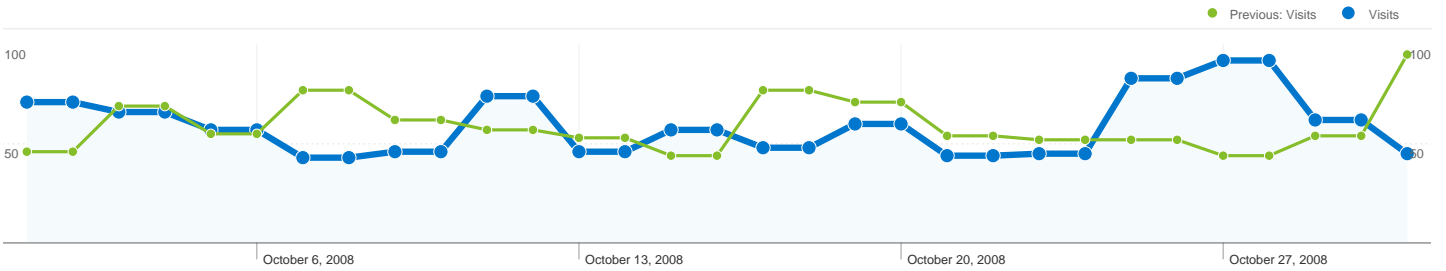

All traffic sources sent a total of 1,959 visits in the "All Visits" segment

All Visits 49.82% Direct Traffic
All Visits-249.82%

Previous: 0.00% (0.00%)

All Visits 25.11% Referring Sites
All Visits-225.11%

Previous: 0.00% (0.00%)

All Visits 25.06% Search Engines
All Visits-225.06%

Previous: 0.00% (0.00%)