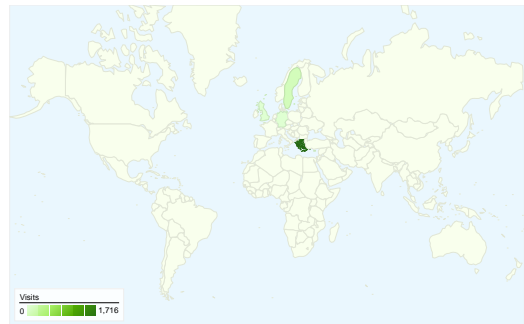

Previous: 00:05:19 (7.04%)

**6.34 Pages/Visit**

Previous: 5.99 (5.91%)

**33.49% % New Visits**

Previous: 33.55% (-0.18%)

### Visitors Overview

**Visitors  
768**

### Map Overlay world

## All traffic sources sent a total of 1,959 visits in the "All Visits" segment

**All Visits 49.82% Direct Traffic**  
All Visits-249.82%

Previous: 0.00% (0.00%)

**All Visits 25.11% Referring Sites**  
All Visits-225.11%