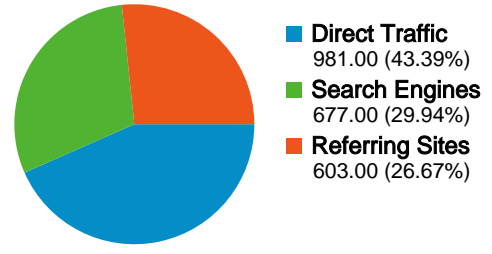

Technical Profile

Browser	Visits	% visits	Connection Speed	Visits	% visits
Internet Explorer	1,080	47.77%	DSL	1,353	59.84%
Firefox	960	42.46%	Unknown	790	34.94%
Chrome	140	6.19%	Dialup	58	2.57%
Safari	67	2.96%	Cable	32	1.42%
Opera	11	0.49%	T1	24	1.06%

All traffic sources sent a total of 2,261 visits in the "All Visits" segment

All Visits 43.39% Direct Traffic
All Visits-243.39%

All Visits 26.67% Referring Sites
All Visits-226.67%

All Visits 29.94% Search Engines
All Visits-229.94%