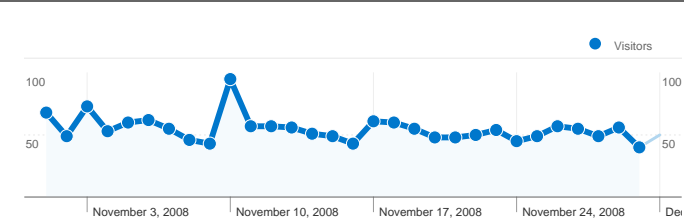

Site Usage

2,261 Visits

35.65% Bounce Rate

14,296 Pageviews

00:05:22 Avg. Time on Site

6.32 Pages/Visit

36.18% % New Visits

Visitors Overview

1,644 people visited this site in the "All Visits" segment

All Visits **2,261** Visits
All Visits-2,261

All Visits **1,644** Absolute Unique Visitors
All Visits-1,644

All Visits **14,296** Pageviews
All Visits-14,296

All traffic sources sent a total of 2,261 visits in the "All Visits" segment

All Visits 43.39% Direct Traffic
All Visits-243.39%

All Visits 26.67% Referring Sites
All Visits-226.67%

All Visits 29.94% Search Engines
All Visits-229.94%

Pages on this site were viewed a total of 14,296 times in the "All Visits" segment

 All Visits **14,296** Pageviews
All Visits-214,296

 All Visits **9,439** Unique Views
All Visits-29,439

 All Visits **35.65%** Bounce Rate
All Visits-235.65%