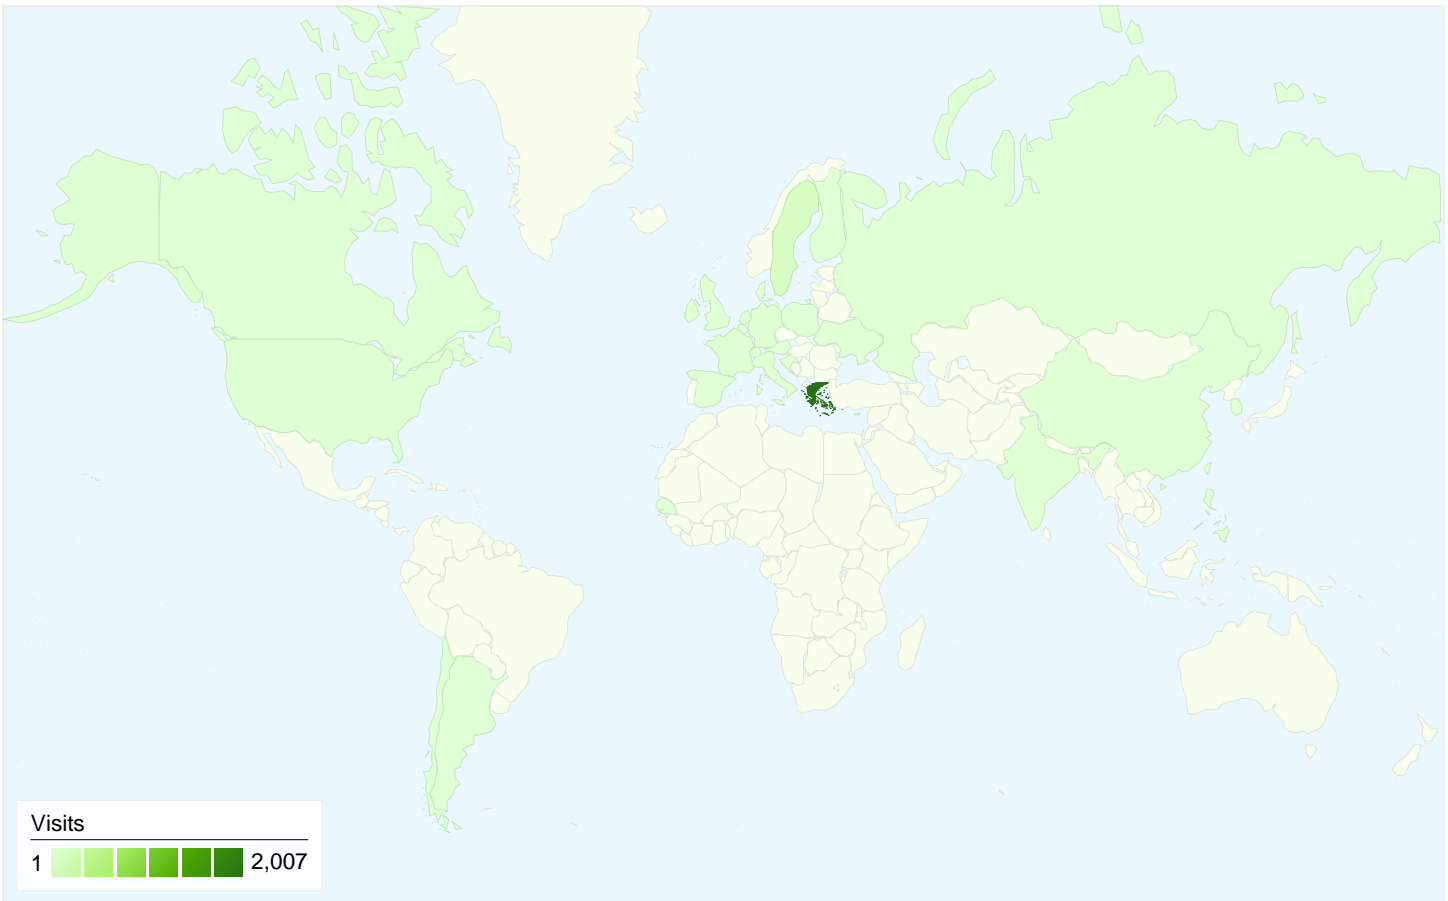

2,261 visits came from 28 countries/territories in the "All Visits" segment

Site Usage

Visits	Pages/Visit	Avg. Time on Site	% New Visits	Bounce Rate	
2,261 % of Site Total: 100.00%	6.32 Site Avg: 6.32 (0.00%)	00:05:22 Site Avg: 00:05:22 (0.00%)	36.27% Site Avg: 36.27% (0.00%)	35.65% Site Avg: 35.65% (0.00%)	
Country/Territory	Visits	Pages/Visit	Avg. Time on Site	% New Visits	Bounce Rate
Greece	2,007	6.60	00:05:28	35.63%	34.03%
Sweden	109	5.16	00:07:24	10.09%	43.12%
Cyprus	22	4.09	00:04:39	18.18%	40.91%
Germany	18	6.50	00:03:45	61.11%	33.33%
France	16	1.81	00:02:52	62.50%	56.25%
United States	15	1.67	00:01:00	80.00%	66.67%
United Kingdom	10	3.90	00:02:18	70.00%	40.00%
Italy	10	3.70	00:03:32	80.00%	40.00%
India	7	4.29	00:02:48	0.00%	28.57%
Netherlands	7	3.43	00:02:46	85.71%	28.57%