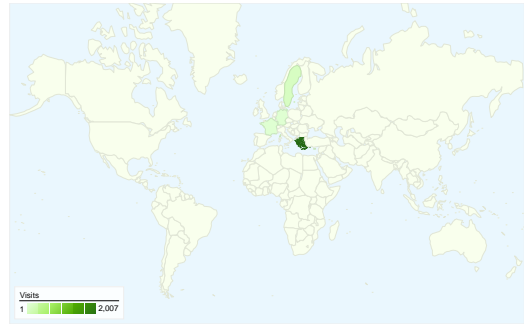

Site Usage

2,261 Visits

35.65% Bounce Rate

14,296 Pageviews

00:05:22 Avg. Time on Site

6.32 Pages/Visit

36.18% % New Visits

Visitors Overview

Visitors
949

Map Overlay world

Traffic Sources Overview

- **Direct Traffic**
981.00 (43.39%)
- **Search Engines**
677.00 (29.94%)
- **Referring Sites**
603.00 (26.67%)

Content Overview

Pages	Pageviews	% Pageviews
/	3,413	23.87%
/profiles/blogs/poihos-ehinai-o-	480	3.36%
/profiles/members/	474	3.32%
/video	150	1.05%
/profile/eliaszaikos	143	1.00%

1,644 people visited this site in the "All Visits" segment

All Visits **2,261** Visits
All Visits-2,261

All Visits **1,644** Absolute Unique Visitors
All Visits-1,644

All Visits **14,296** Pageviews
All Visits-14,296

All traffic sources sent a total of 2,261 visits in the "All Visits" segment

All Visits 43.39% Direct Traffic
All Visits-243.39%

All Visits 26.67% Referring Sites
All Visits-226.67%

All Visits 29.94% Search Engines
All Visits-229.94%