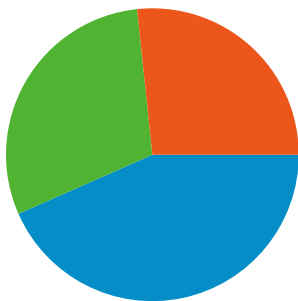

Traffic Sources Overview

- **Direct Traffic**
  981.00 (43.39%)
- **Search Engines**
  677.00 (29.94%)
- **Referring Sites**
  603.00 (26.67%)

Content Overview

Pages	Pageviews	% Pageviews
/	3,413	23.87%
/profiles/blogs/poihos-ehinai-o-	480	3.36%
/profiles/members/	474	3.32%
/video	150	1.05%
/profile/eliaszaikos	143	1.00%