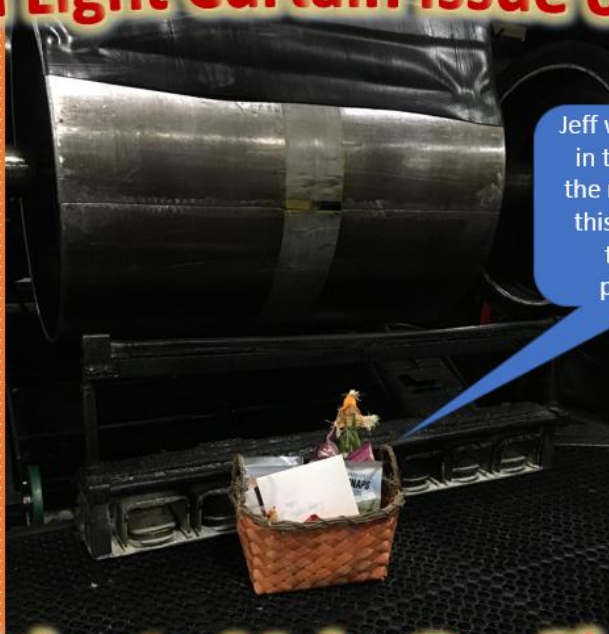

# Basket #5 Goes to Jeff Broders

For His BAMM Work Order to  
Fix a Light Curtain Issue on Z4

Jeff wished to not be  
in the picture, but  
the machine behind  
this basket is safer  
thanks to his  
participation!